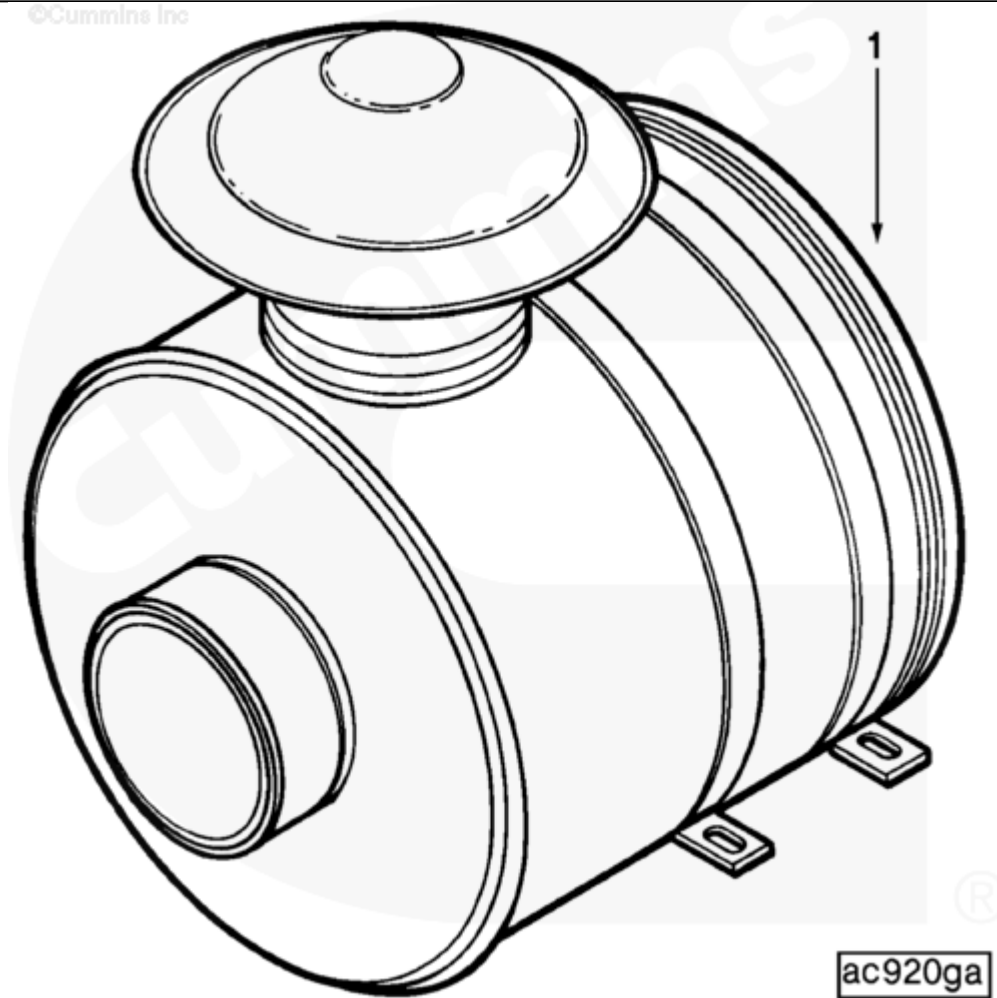

Parts Catalog - Option Detail

Electronic Parts Catalog - Option Detail				
Option	Group	Graphic	Film Card	Date
AC9034	10.04	ac920ga	Z	19-MAY-95
Engines	6C8.3, C GAS PLUS CM556, G8.3, G8.3 CM558, GTA8.3 CM558, ISC CM2150, ISC CM554, ISC CM850, ISC8.3 CM2250, ISC8.3 G CM2180 C101, ISL CM2150, ISL CM554, ISL CM850, ISL G CM2180, ISL8.9 CM2150 L110, ISL8.9 CM2880 L112, ISL9 CM2150 SN, ISL9 CM2250, ISL9 CM2350 L101, ISL9 CM2350 L111, ISLE4 CM850, L GAS PLUS CM556, L8.9, L8.9 L121, L8.9G CMOH2.0 L125B, L9 CM2350 L116B, L9 CM2350 L119B, L9 CM2350 L120C, L9 CM2350 L123B, L9.3 L105, L9.5 L117, L9N CM2380 L124B, QSC8.3 CM2250, QSC8.3 CM2880 C102, QSC8.3 CM554, QSC8.3 CM850(CM2850), QSL9 CM2250, QSL9 CM2250 L115, QSL9 CM2350 L102, QSL9 CM2350 L107, QSL9 CM2350 L118, QSL9 CM2350 L122, QSL9 CM554, QSL9 CM850(CM2850), QSL9 G CM558, QSL9 M CM2250 L106, QSL9.3 CM2880 L113			

SMALL | MEDIUM | LARGE

Cart	Ref No	Part Number	Part Description	Required	Remarks
View My Cart					
		AC9034	Air Cleaner		Air Cleaner...(More)

					Duty Rating: Heavy
					Air Cleaner Exhaust OD (MM):
					102.5
					Mounting Location: Engine -
					Rear
					Manufacturer: To Be
					Determined
					Filter Quantity: 1
					Environment Capability:
					Outdoor
					Filter Disposition: Reuseable
					Supply Method: Mounted
					Engine Family: C Series
					Structure Code: 02 EBM
					Cylinders: 6
					Aspiration:
					Jacket Water Aftercooled
					Turbocharged
					Requires Front Out Exhaust.
					Requires 3353440 Replacement
					Element When Change Is
					Necessary.
<input type="checkbox"/>	1	3353302	Air Cleaner	1	